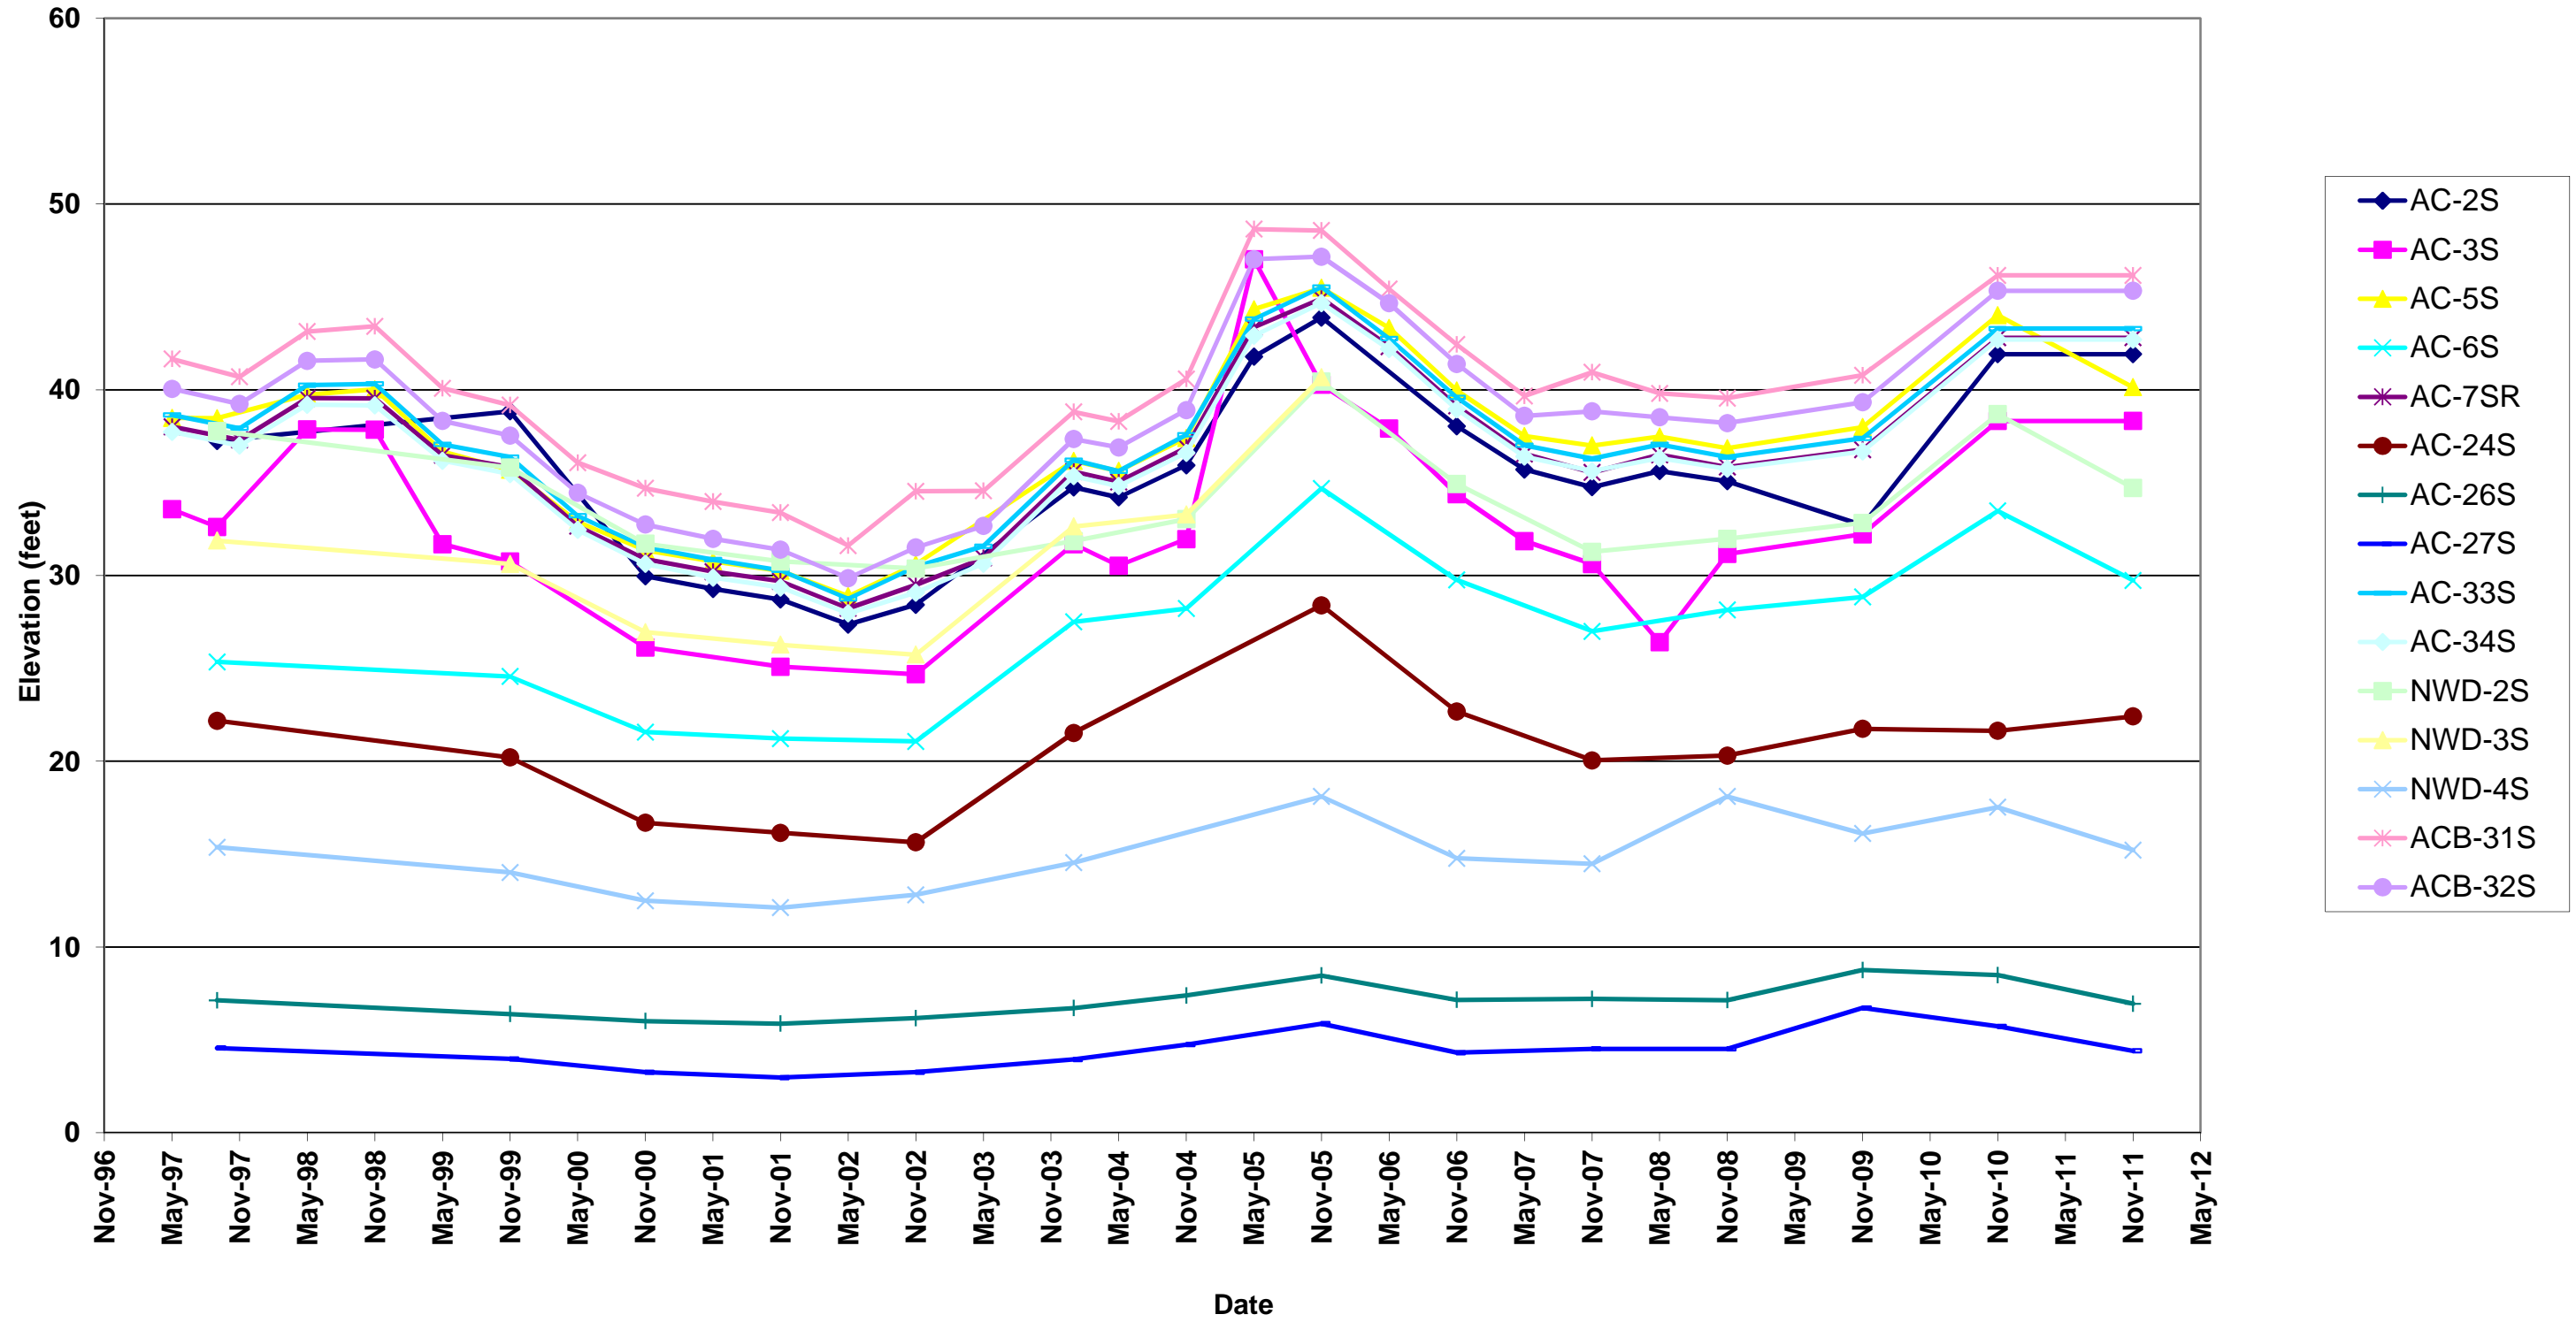

## **APPENDIX B**

Groundwater Elevation Trend in Surficial Zone

Agrico Site  
Pensacola, FL

# Groundwater Elevation Trend in Main Producing Zone

Agrico Site  
Pensacola, FL